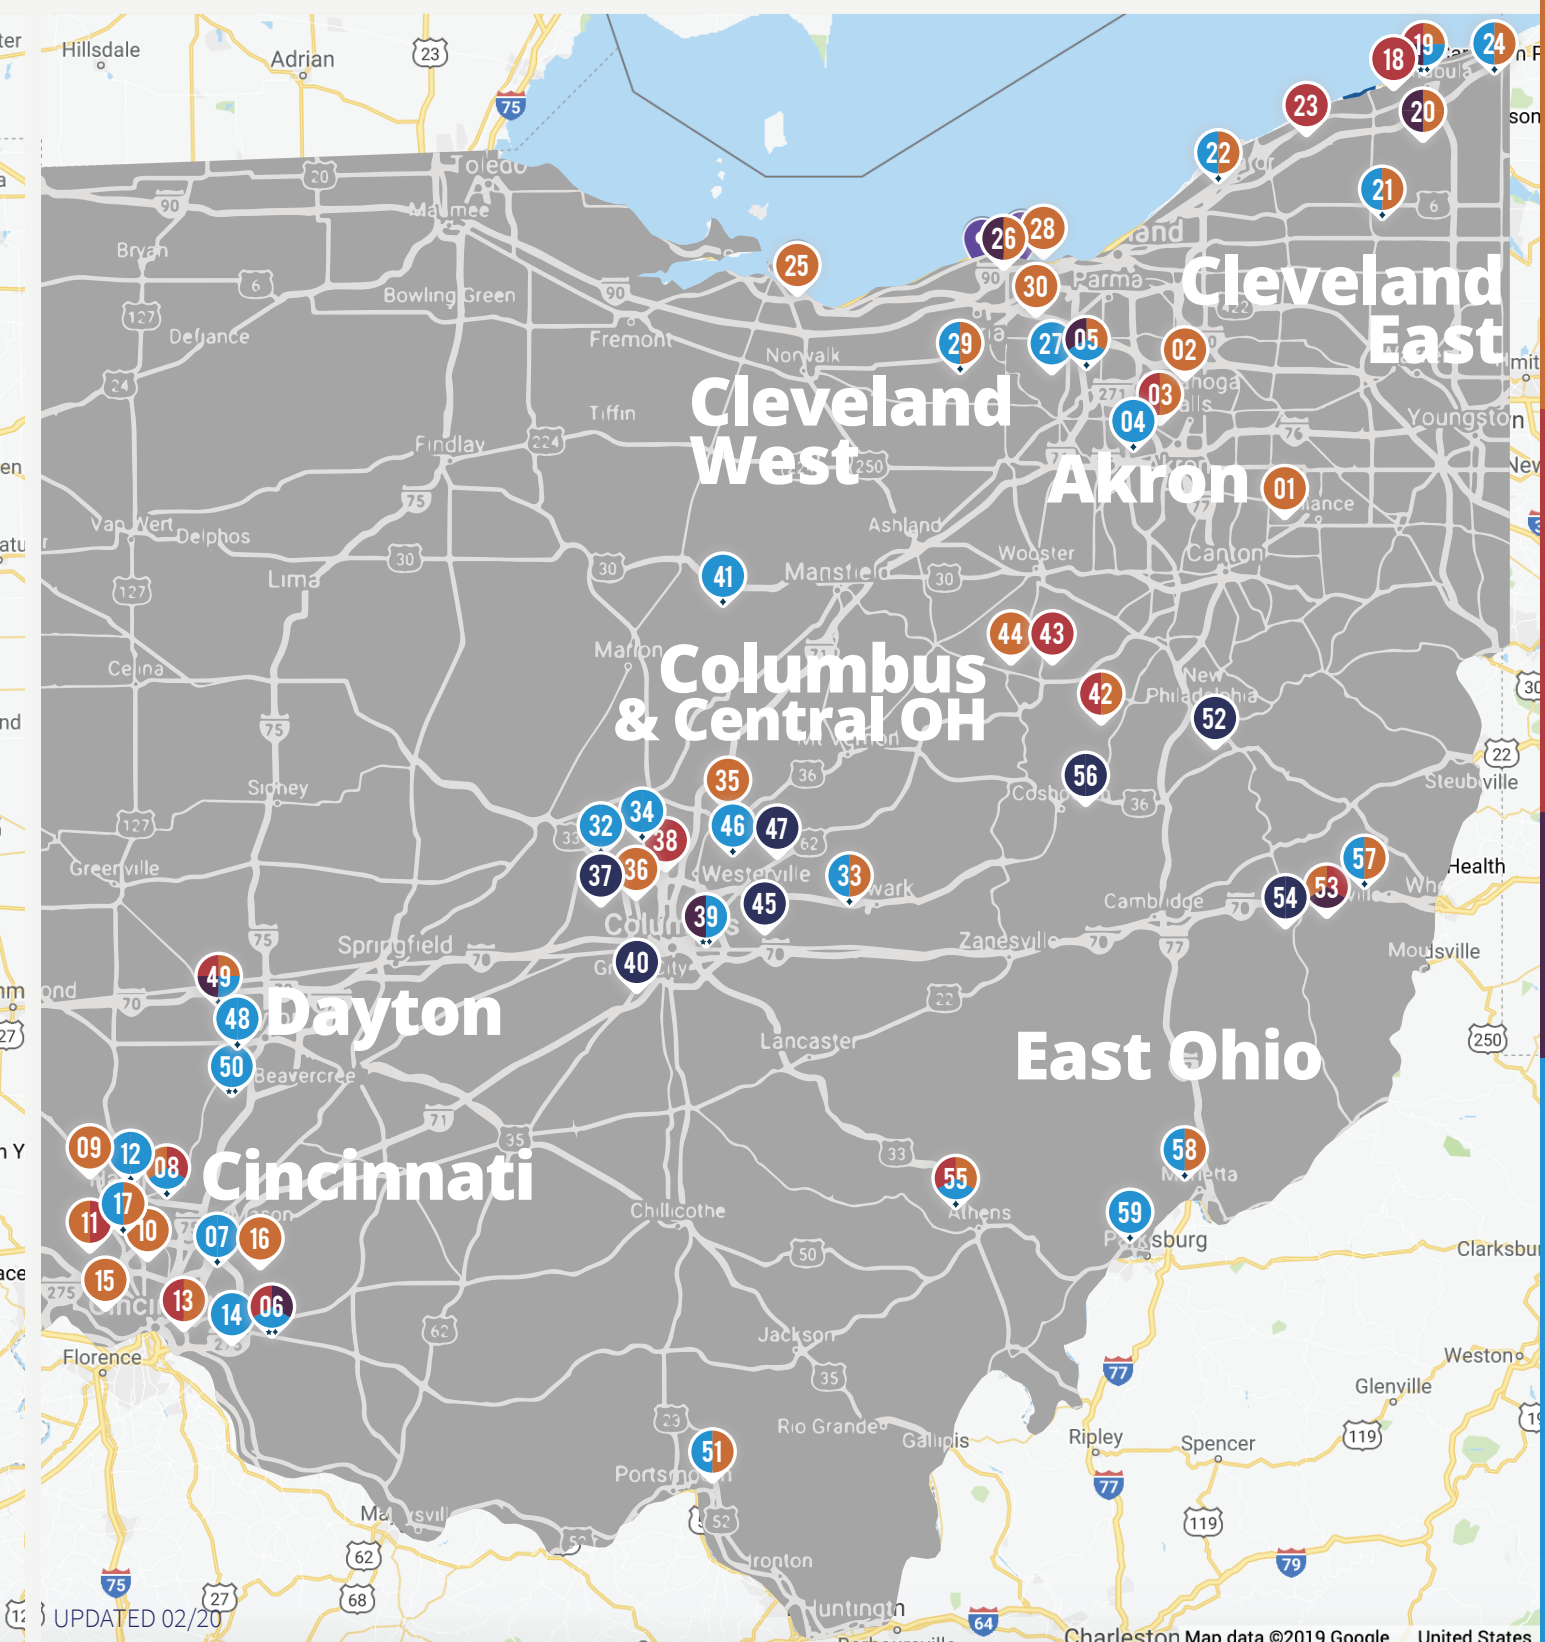

FOUNDATIONS
HEALTH SOLUTIONS

Facility Map

FOUNDATIONSHEALTH.NET

Memory Care

Behavioral Care

Dialysis

Ventilator Care & Ventilator Dialysis

UPDATED 02/20

Charleston Map data ©2019 Google United States